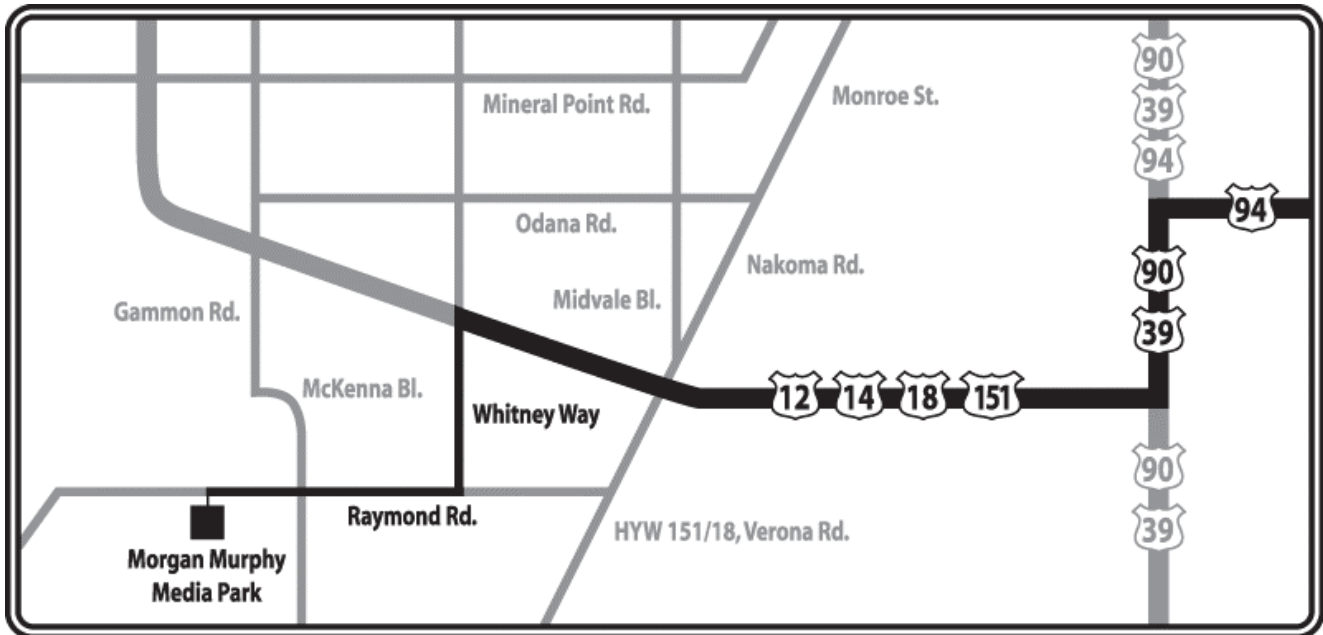

Driving Directions to Haggar Audio from Milwaukee

We are located inside the Morgan Murphy Media Park on the west side of Madison, Wisconsin, at 7025 Raymond Road.

Follow I-94 west until it ends just west of Madison at Highway 30, then exit onto I-90/94 towards Janesville. Follow the interstate until you reach the West Beltline Highway, US 12/18. It's the last Madison exit on the interstate. Exit Westbound.

Follow the Beltline Highway until you reach Whitney Way, exit and take a left at the bottom of the ramp. Go through one stoplight, you'll be entering a residential area. Continue on Whitney Way until you reach a stop sign. This is Raymond Road, there's a strip mall at the corner. Take a right.

Follow Raymond Road...go through one more stop sign, and go up a hill. On top of the hill, on the left, is a building marked "Morgan Murphy Media Park". We are inside that building.

Should you be arriving at our studios after hours, there is a phone in the entryway with a directory directly above it. Dial the extension of the person who you are trying to reach, and they will come up to the front door to let you in.